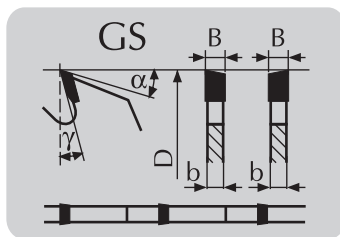

## SAW BLADES SEMIPRO LINE

Ideal for cutting:

- Hard wood
- Soft wood
- Plywood
- Strips
- Panels and wood base materials

PE-201

## SEMIPRO LINE

Universal circular saw blades for portable saws

Positive hook angle

Teeth type: alternate top bevel GS

Cutting type: roughing and medium quality cut

Cutting material: wood and wood base materials, chipboards, plywood, OSB etc.