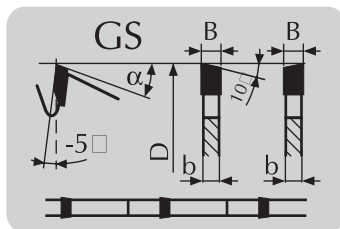

PE-203

SEMIPRO LINE

Universal circular saw blades for portable saws

Negative hook angle

Tooth type: alternate top bevel GS

Cutting material: wood, wood-base materials, strips at an angle, non-ferrous and plastic profiles and pipes

INDEX	D	B	b	d	z	γ	The machine
PE030001	210	2,8	1,8	30	48	-5 +	Black & Decker, Bosch, Fein, Haffner, Hitachi, Mafell, Makita, Metabo, Skil
PE030002	216	2,8	1,8	30	24	-5 •	ELU, De Walt, Hitachi
PE030003	216	2,8	1,8	30	48	-5 •	ELU, De Walt, Hitachi
PE030004	216	2,8	1,8	30	60	-5 •	ELU, De Walt, Hitachi

For + minimum order is 30 pieces

For • minimum order is 10 pieces