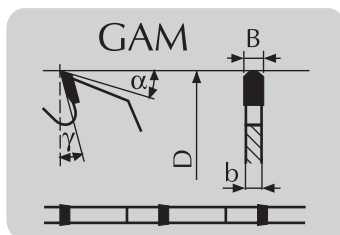

PE-204

SEMIPRO LINE

Universal circular saw blades used in the building industry

Special construction of the sawblade

Tooth type: triple chip GAM

Cutting material: wood and wood-base materials, plaster-cardboard panels, building panels contaminated with sand, concrete residues, metal inclusions such as nails etc.

INDEX	D	B	b	d	z	γ	The machine
PE040001	150	2,7	1,6	20(16)	12	18 +	Bosch, De Walt, ELU, Hitachi, Makita, Metabo, Perles, Scheer
PE040002	160	2,7	1,6	20(16)	12	18 +	Black & Decker, Bosch, De Walt, ELU, Festo, Haffner, Hitachi, Mafell, Makita, Metabo, Scheer
PE040003	180	2,7	1,6	30	12	18 +	Bosch, Celma, De Walt, ELU, Festo, Haffner, Hitachi
PE040004	190	2,7	1,6	30	12	18 +	Black & Decker, Bosch, Celma, De Walt, Elu, Festo, Hilti, Hitachi, Mafell, Makita, Scheer, Skil
PE040005	200	3,0	1,9	30	12	18 +	Bosch, Celma, Festo, Haffner, Mafell, Scheer
PE040006	210	3,0	1,9	30	14	18 +	Black & Decker, Bosch, Haffner, Hitachi, Mafell, Makita, Metabo
PE040007	232	3,0	1,9	30(25)	14	18 +	Black & Decker, Bosch, Haffner, Hilti, Hitachi, Mafell, Makita, Scheer, Skil

For + minimum order is 30 pieces