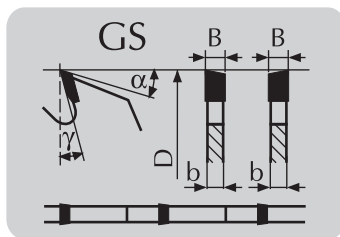

PE-202

SEMIPRO LINE

Universal saw blades for portable saws

Positive hook angle

Teeth type: alternate top bevel GS

Cutting type: precise cutting

Cutting material: wood, wood-base materials, chipboards, plywood, OSB, MDF

INDEX	D	B	b	d	z	γ	The machine
PE020001	125	2,6	1,6	20(16)	36	15 +	Haffner, Hitachi, Mafell
PE020002	150	2,6	1,6	20(16)	48	15 +	Bosch, De Walt, ELU, Hitachi, Makita, Metabo, Perles, Scheer, Skil
PE020003	150	2,6	1,6	30	48	15 +	De Walt, ELU, Festo
PE020016	160	2,2	1,6	20(16)	48	15 ●	Black & Decker, Bosch, DEDRA, De Walt, ELU, Festo, Haffner, Hilti, Hitachi, Mafell, Makita, Metabo, Scheer, Skil
PE020004	160	2,6	1,6	20(16)	48	15 ●	Black & Decker, Bosch, DEDRA, De Walt, ELU, Festo, Haffner, Hilti, Hitachi, Mafell, Makita, Metabo, Scheer, Skil
PE020005	170	2,6	1,6	30	52	15 +	Bosch, De Walt, ELU, Festo, Haffner, Hitachi
PE020006	180	2,8	1,8	20(16)	56	15 +	DEDRA, Haffner, Hilti, Makita, Perles, Sheer, Skil
PE020007	180	2,8	1,8	30	56	15 +	Bosch, Celma, De Walt, ELU, Festo, Haffner, Hitachi
PE020008	190	2,8	1,8	20(16)	56	15 +	Makita, Metabo
PE020009	190	2,8	1,8	30	48	15 ●	Black & Decker, Bosch, Celma, De Walt, Elu, Festo, Hitachi, Mafell, Makita, Scheer, Skil
PE020010	200	2,8	1,8	30	48	15 ●	Bosch, Celma, Festo, Haffner, Mafell, Scheer
PE020011	210	2,8	1,8	30	48	15 ●	Black & Decker, Bosch, Haffner, Hitachi, Mafell, Makita, Metabo, Skil
PE020012	232	2,8	1,8	30(25)	48	15 +	Black & Decker, Bosch, Haffner, Hilti, Hitachi, Mafell, Makita, Scheer, Skil
PE020013	232	2,8	1,8	30(25)	64	15 +	Black & Decker, Bosch, Haffner, Hilti, Hitachi, Mafell, Makita, Scheer, Skil

For + minimum order is 30 pieces

For ● minimum order is 10 pieces